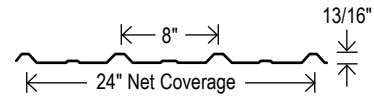

Strata Rib®

TRIM & FLASHING COLOR KEY:

Nor-Clad®

TRIM & FLASHING COLOR KEY:

Delta Rib™ III

TRIM & FLASHING COLOR KEY:

Delta Rib™

TRIM & FLASHING COLOR KEY: