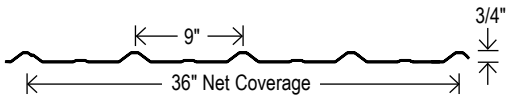

Strata Rib®

TRIM & FLASHING COLOR KEY:

Nor-Clad®

TRIM & FLASHING COLOR KEY:

Delta Rib™ III

TRIM & FLASHING COLOR KEY:

Delta Rib™

TRIM & FLASHING COLOR KEY: