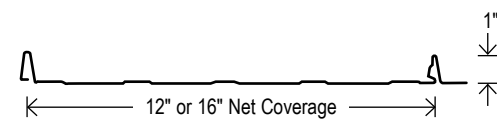

Skyline Roofing®

TRIM & FLASHING COLOR KEY: