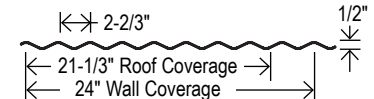

2 1/2" Corrugated

TRIM & FLASHING COLOR KEY:

Wider panel only available in 26ga ZINCALUME® Plus and 29ga Natural Rust