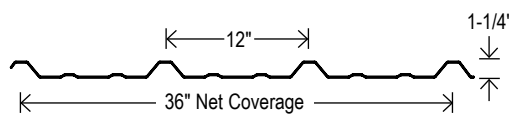

PBR Panel

TRIM & FLASHING COLOR KEY: